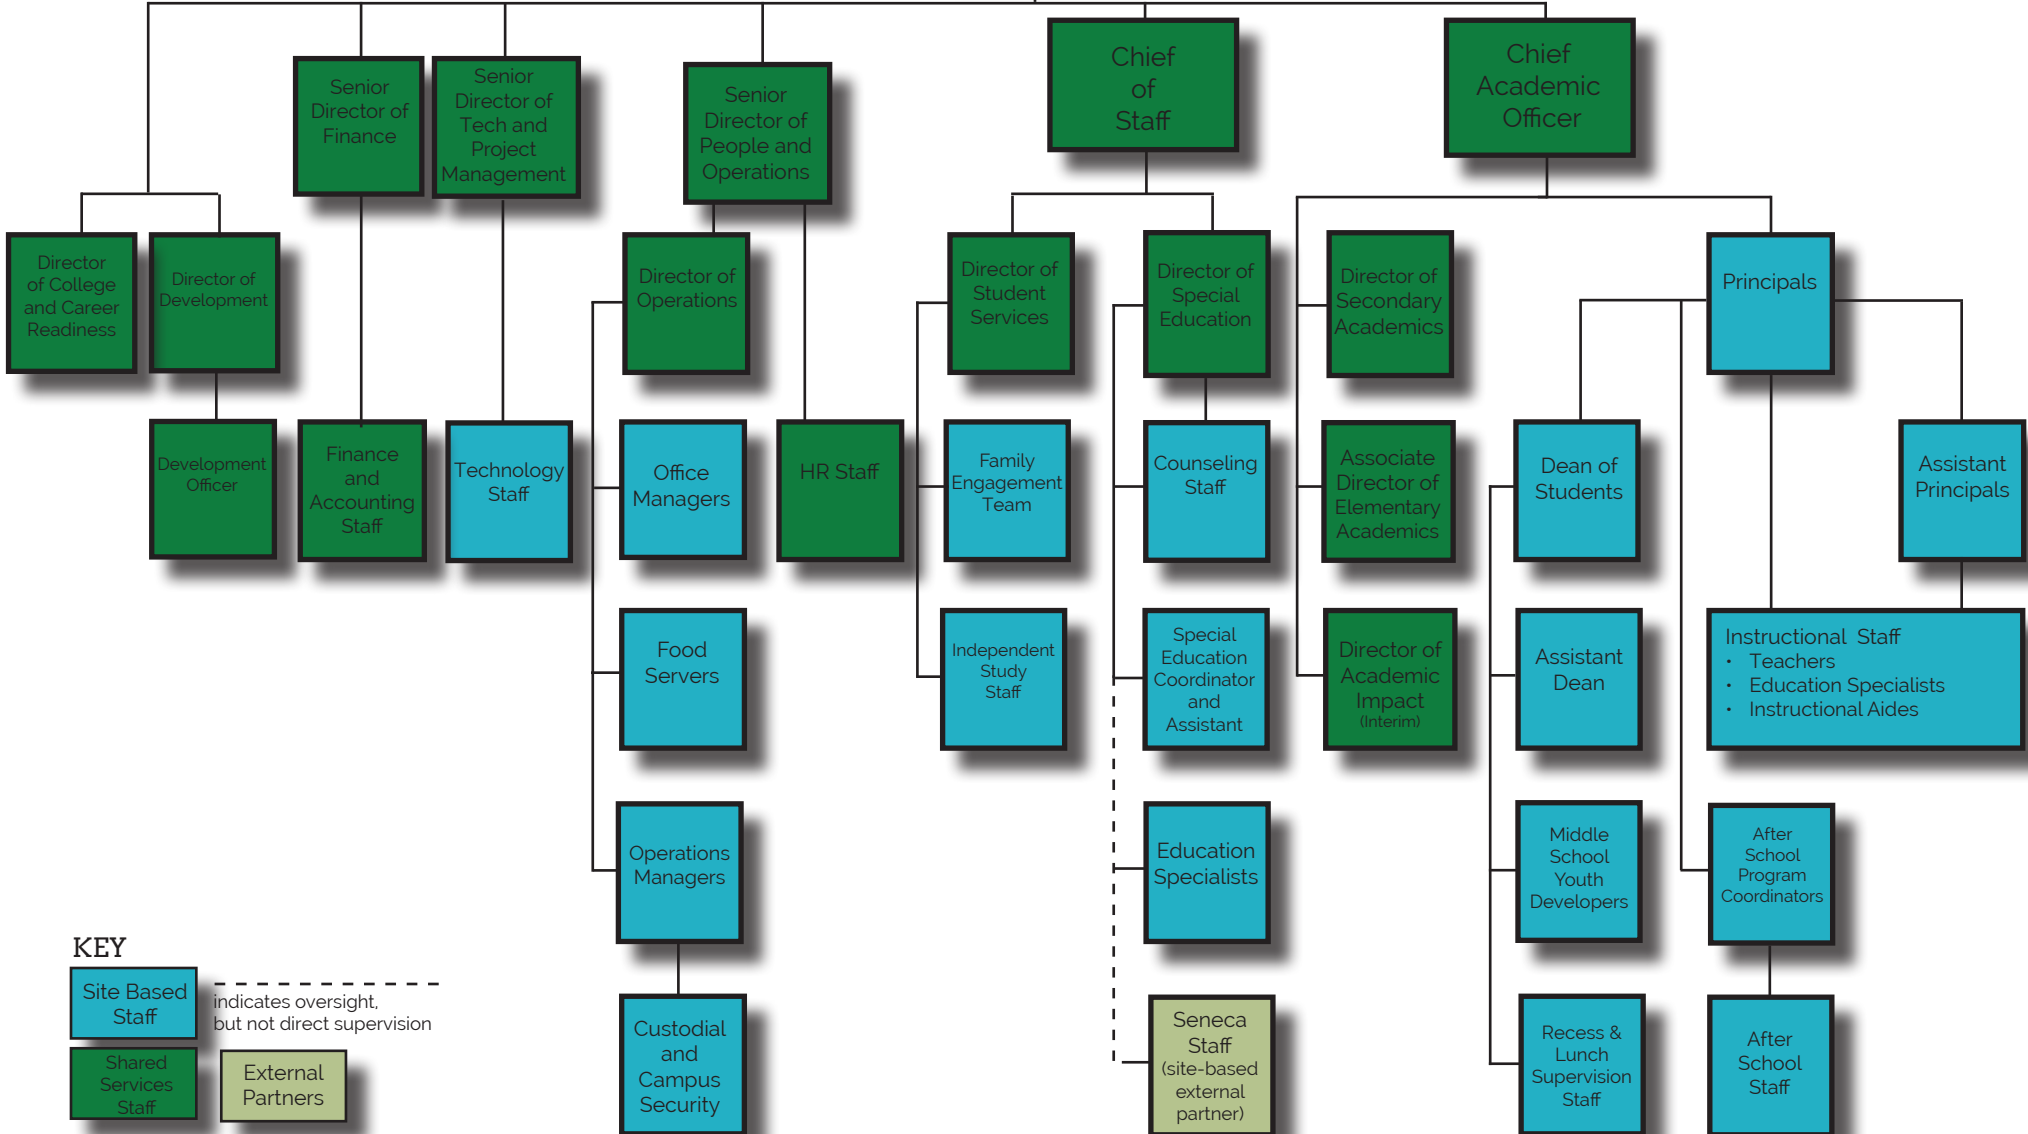

**Organizational Chart
2021-2022**

Lighthouse Community Public Schools
Board of Directors

Chief Executive Officer

KEY

- Site Based Staff indicates oversight, but not direct supervision
- Shared Services Staff
- External Partners