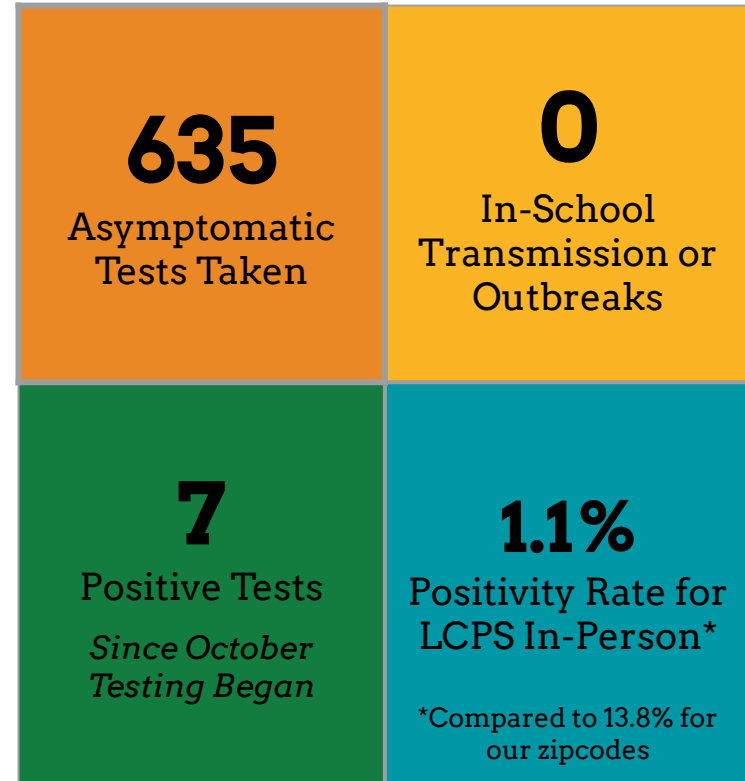

LCPS' COVID safety measures & precautions are working to prevent COVID spread on our sites

- Alameda County remains in the Purple (soon Red) Tier and our zip codes remain the highest in the County, so wider reopening is not yet possible.
- State and county guidance is clear that even while wider reopening is not allowed, **small cohorts and IEP testing ARE allowed in-person.**
- **We have been bringing students back for IEP testing and limited small cohorts** for students with highest need since early November and are expanding them without any transmission or outbreaks.
- Asymptomatic Testing Data for LCPS suggests **LCPS' COVID safety measures & precautions are working** to detect cases before they can spread and prevent outbreak and transmission at our schools.

For more on current zip code data look [here](#).

Dashboard Updated 3/1/21

LCPS Individual Staff, Students, or Cohorts under COVID-19 Quarantine or Isolation Orders

COVID Quarantine & Isolation Tracker