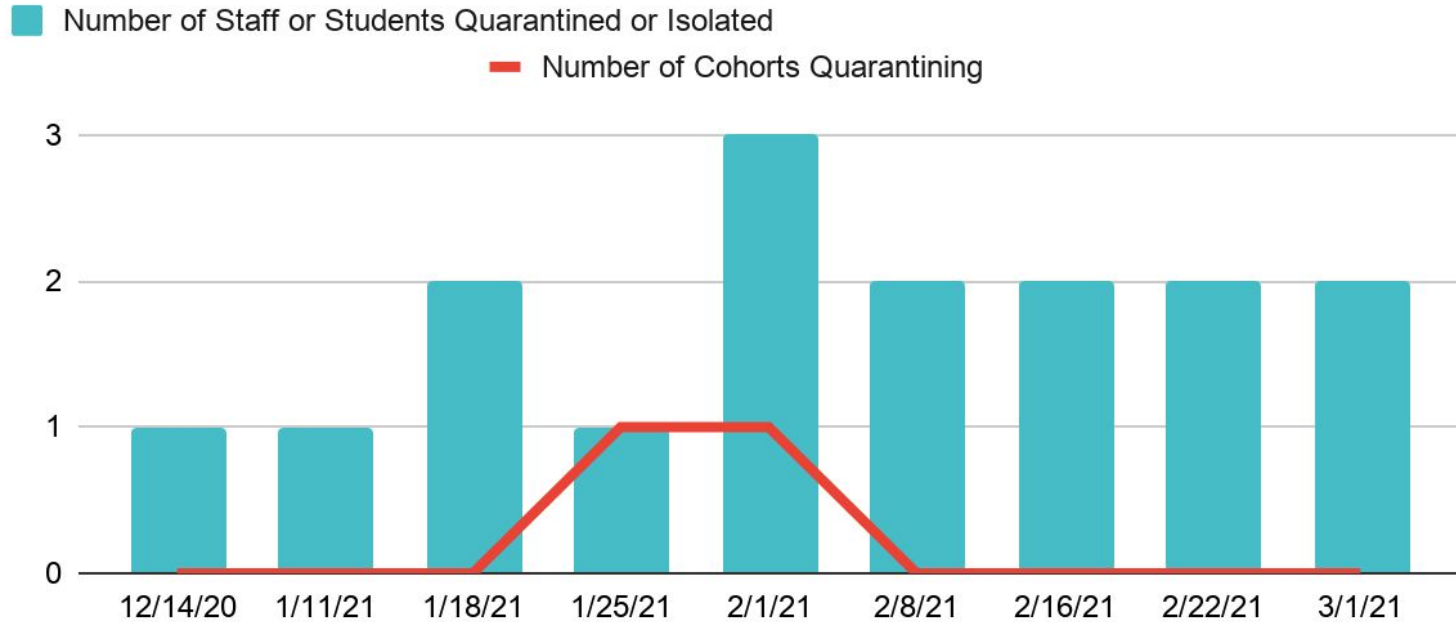

LCPS Individual Staff, Students, or Cohorts under COVID-19 Quarantine or Isolation Orders

COVID Quarantine & Isolation Tracker